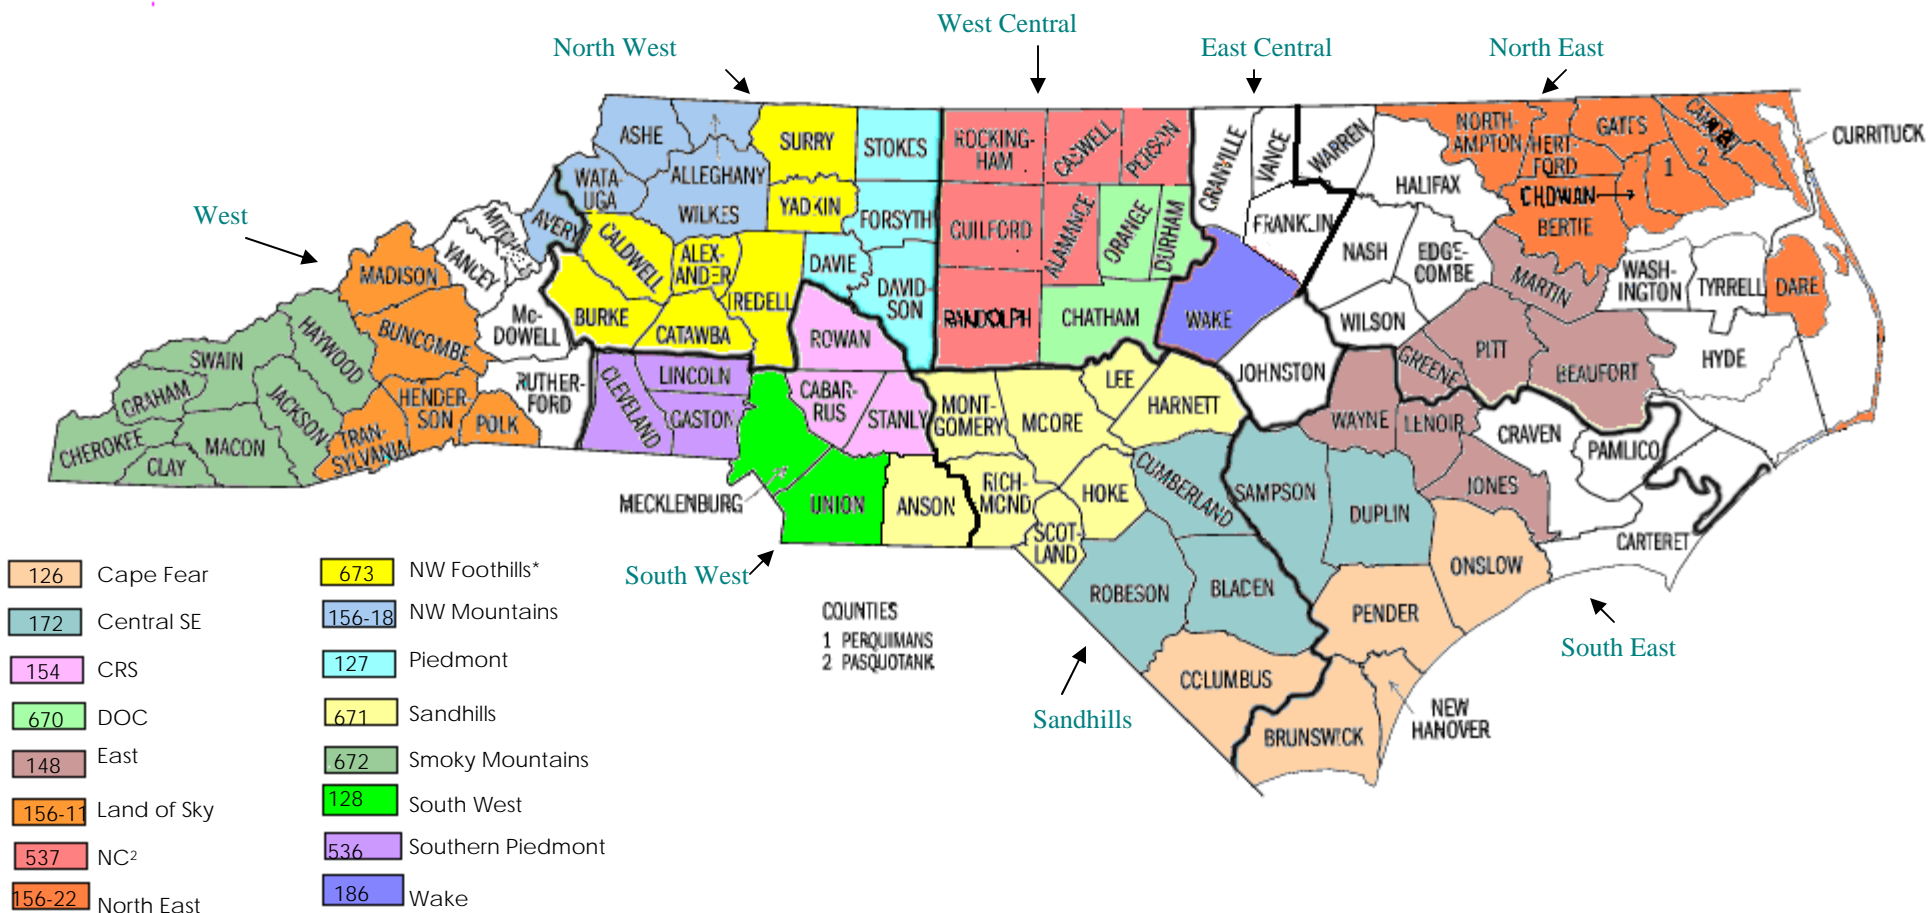

# NCaeyc Local Affiliate Map

(NCaeyc Districts noted w/black outline)

November, 2011

## Local Affiliate Counties

**Cape Fear:** Brunswick/Columbus/New Hanover/Pender/Onslow  
**Central South East:** Cumberland/Robeson/Sampson/Bladen/Duplin  
**CRS:** Cabarrus/Rowan/Stanly  
**DOC:** Orange/Durham/Chatham  
**East:** Beaufort/Martin/Pitt/Lenoir/Greene/Wayne/Jones  
**Land of Sky:** Buncombe/Henderson/Transylvania/Polk/Madison  
**NC<sup>2</sup>:** Rockingham/Guilford/Randolph/Alamance/Caswell/Person  
**North East:** Northampton/Hertford/Bertie/Chowan/Perquimans/Pasquotank/Dare/Camden/Currituck/Gates

**\*Northwest Foothills:** Iredell/Alexander/Catawba/Surry/Yadkin/Burke/Caldwell  
**North West Mountains:** Watauga/Avery/Ashe/Wilkes/Alleghany  
**Piedmont:** Forsyth/Stokes/Davie/Davidson  
**Sandhills:** Moore/Lee/Montgomery/Richmond/Scotland/Hoke/Harnett/Anson  
**Smoky Mountains:** Cherokee/Clay/Graham/Haywood/Jackson/Macon/Swain  
**Southern Piedmont:** Gaston/Lincoln/Cleveland  
**Southwest:** Mecklenburg/Union  
**Wake:** Wake

\*Formerly IAC and Foothills